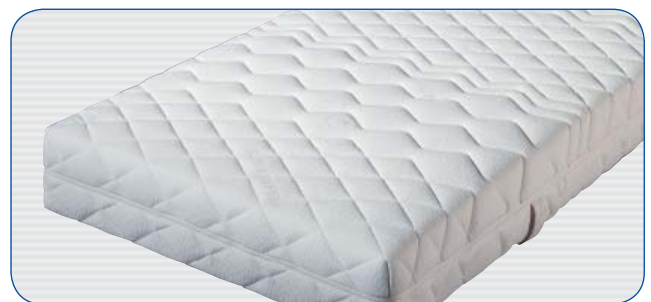

Care Cotton® Spring

Pocket Spring Core

Core

SCHLARAFFIA 7-zone barrel-shaped pocket spring core in patented insertion system.

Shoulder comfort zones und **lumbar support**.

Padding layer | Form pad

Open-pore, highly elastic **mattress BÜLTEx® technology**.

Fine padding (quilted with cover)

Hygienic, highly elastic, **temperature maintaining fibre**.

Washable up to 60° C.

Suitable for those suffering from dust mite allergy.

Cover

Care Cotton® cover with specially cleaned cotton fibre. Mould resistant with regular care.

With 4-sided zip, removable.

Drill ticking design : 896

Textile description : 80 % CO, 20 % PES

Core height: approx. 12 cm

Padding layer height (both sides): approx. 27 mm

Overall mattress height: approx. 21 cm

Available in firmness grades H2 and H3 and in standard sizes 80/90/100 x 190/200 cm as well as in oversize up to 120/140/160 x 200/210/220 cm.

The quilting pattern may vary with extra-large sizes, for technical reasons.