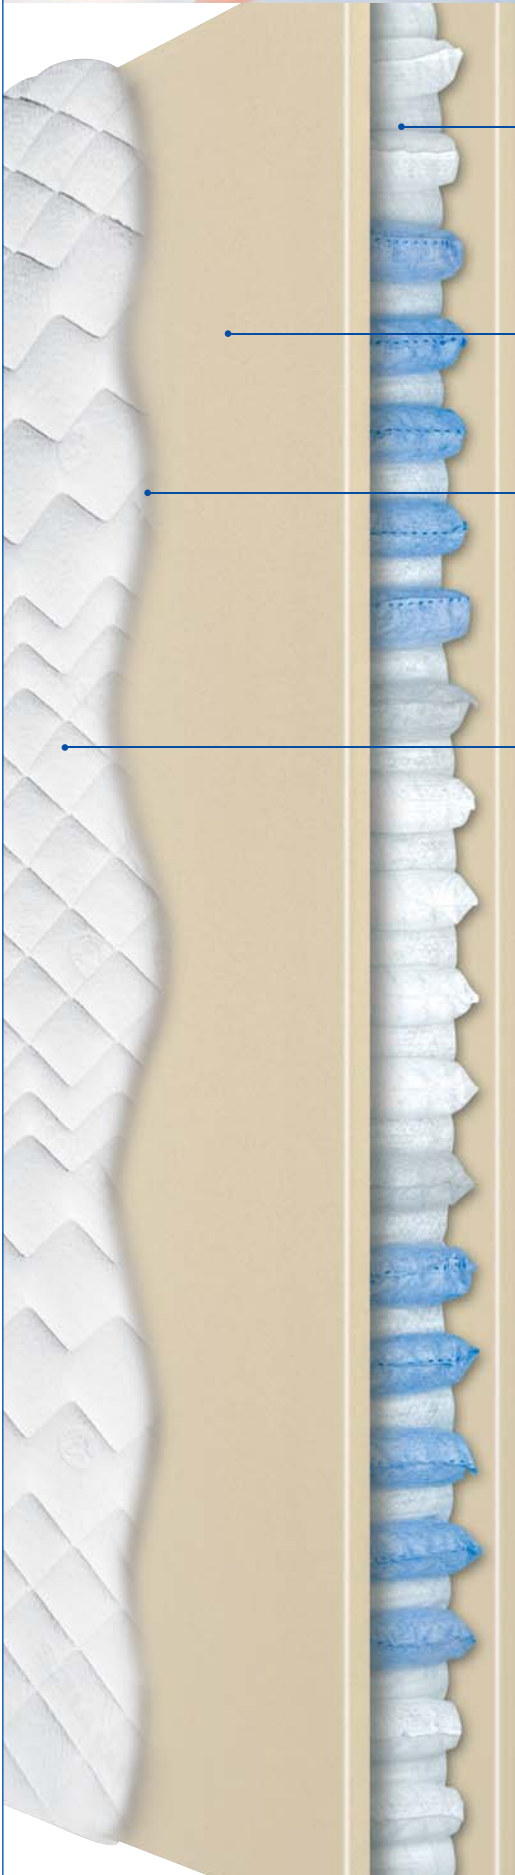

Care Cotton® Spring

Pocket Spring Core

Core

SCHLARAFFIA 7-zone barrel-shaped pocket spring core in patented insertion system.

Shoulder comfort zones und **lumbar support**.

Padding layer | Form pad

Open-pore, highly elastic **mattress BÜLTEx® technology**.

Fine padding (quilted with cover)

Hygienic, highly elastic, **temperature maintaining fibre**.

Washable up to 60° C.

Suitable for those suffering from dust mite allergy.

Cover

Care Cotton® cover with specially cleaned cotton fibre. Mould resistant with regular care.

With 4-sided zip, removable.

Drill ticking design : 896

Textile description : 80 % CO, 20 % PES

Core height: approx. 12 cm

Padding layer height (both sides): approx. 27 mm

Overall mattress height: approx. 21 cm

Available in firmness grades H2 and H3 and in standard sizes 80/90/100 x 190/200 cm as well as in oversize up to 120/140/160 x 200/210/220 cm.

The quilting pattern may vary with extra-large sizes, for technical reasons.