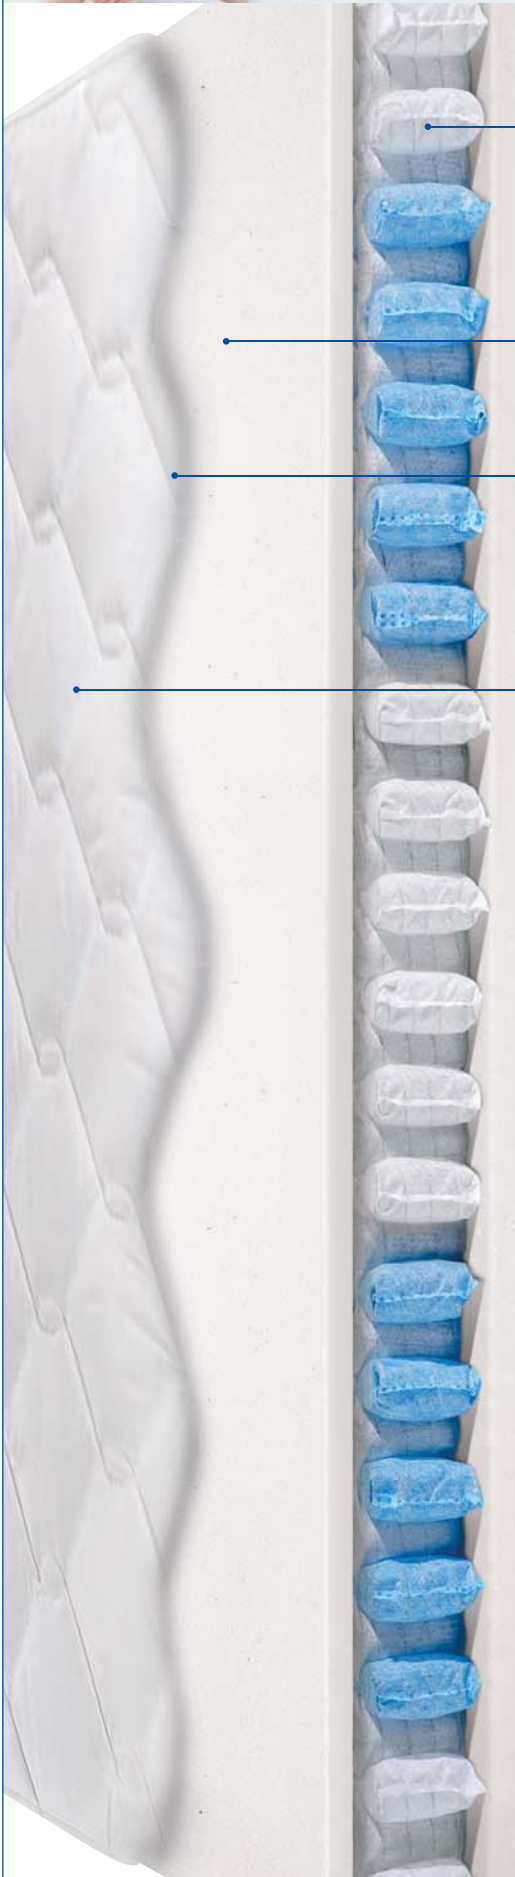

Sina\*

Pocket Spring Core

**Core**

**SCHLARAFFIA 5-zone barrel-shaped pocket spring core** in patented insertion system.

Soft **shoulder comfort zones**.

**Padding layer | Form pad**

Shape stabilized, open-pore **comfort foam**.

**Fine padding** (quilted with cover)

Exceptionally soft, natural, **pure new wool** (500g/m<sup>2</sup>).

Quilted with multi-elastic quilting carrier.

**Cover**

Non-removable.

Drill ticking design : 583

Textile description : 70 % CO, 30 % PP

Core height: approx. 12 cm

Padding layer height (both sides): approx. 25 mm

Overall mattress height: approx. 20 cm

\*Please note that newer tests may vary in testing conditions.

Available in firmness grades H2, H3 and H4 and in standard sizes 80/90/100 x 190/200 cm as well as in oversize up to 120/140/160 x 200/210/220 cm. The quilting pattern may vary with extra-large sizes, for technical reasons.