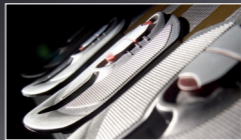

*Individual firmness settings  
with locking function, built  
into the end caps.*

*Shoulder comfort zone with in-  
novative ventilation technology.*

*Specially formed end caps  
prevent gaps between twin  
mattresses.*