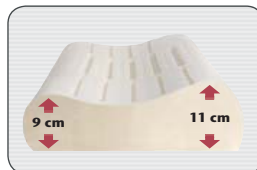

Beauty pillow

NECK SUPPORT PILLOW

Core

sembella® natural rubber:

- ➔ 4-zone contoured shape for optimal ergonomic neck support and relief for the cervical vertebra.
- ➔ Surface structure for enhanced ventilation and conditioning.
- ➔ Washable up to 30° C. Do not tumble-dry.

Two-way height flexibility for individual sleeping comfort.

The algae cellulose-fibre into the cover offers a verifiable nurturing effect with active-algae-elements.

Drill ticking design : 1675

Textile description : 91 % CO, 9 % Seacell

Dimensions (W x D x H): approx. 72 x 34 x 11/9 cm