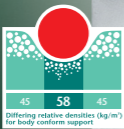

**MATRATZEN
BÜLTEx**

plus

TERAPLUS