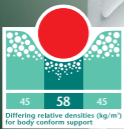

**MATRATZEN
BÜLTEx**

plus

ULTRAPLUS