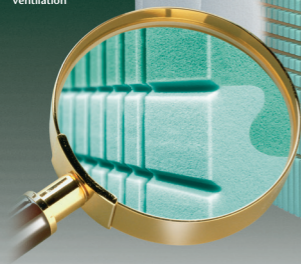

MATRATZEN BÜLTEX®

plus

3 types of
BÜLTEX®
foam in one
mattress

Intelligent groove
technologie with "grid"
system of incisions for
more comfort and
ventilation