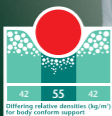

plus

3 types of
BÜLTEX®
foam in one
mattress