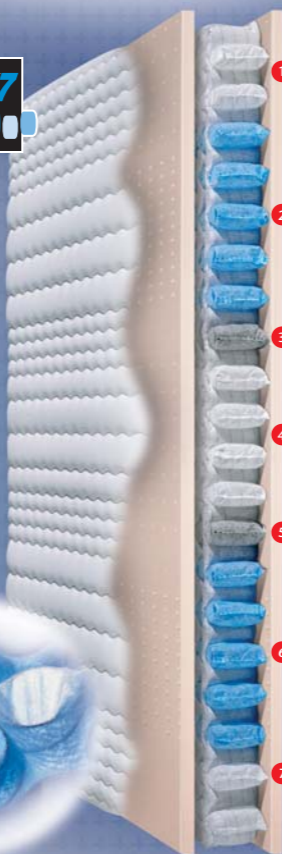

Pocket Spring Core Care Cotton® Comfort

Point-elastic 7-zone barrel-shaped pocket spring core in patented SCHLARAFFIA insertion system with shoulder comfort zones and lumbar vertebrae support for perfect body positioning.

- 1 Mediumfirm head zone
- 2 Gentle support in the shoulder zone
- 3 Extra firm lumbar support
- 4 Firm hip zone
- 5 Extra firm lumbar support
- 6 Gentle support in the shoulder zone
- 7 Medium-firm zone