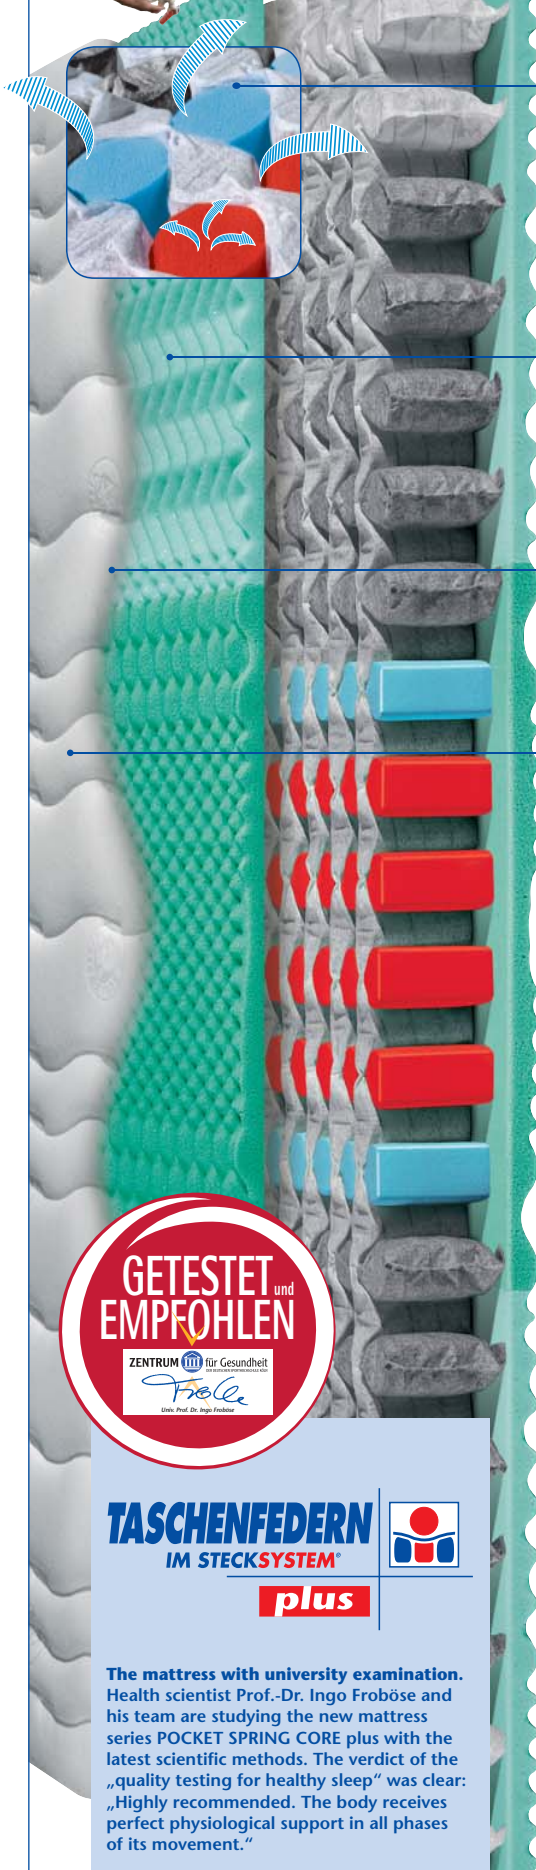

SLEEP HEALTHY AND COMFORTABLE

Tested and recommended by Prof.-Dr. Ingo Froböse, Centre of Healthy at the German Sport University, Cologne.

VIVAPLUS*

POCKET SPRING CORE plus

Core

Combination of 2 proven technologies:

- ➔ Pocket spring core and mattress BULTEX® absorbers give you the very best in ventilation, moisture management, point elasticity and resiliency.
- ➔ 7-zone design with different wire thicknesses and 6 BULTEX® elements in the lumbar- and hip zone.

Overall core height: approx. 17 cm

Fine padding

Synthetic climate-controlled fibre quilted with cover.

- ➔ Hygienic, moisture-regulating and easy to clean. Washable up to 60° C. Suitable for those suffering from dust mite allergy.

Can be removed with a circular zip in the middle.

Overall mattress height: approx. 20 cm

TASCHENFEDERN IM STECKSYSTEM®

plus

The mattress with university examination. Health scientist Prof.-Dr. Ingo Froböse and his team are studying the new mattress series POCKET SPRING CORE plus with the latest scientific methods. The verdict of the „quality testing for healthy sleep“ was clear: „Highly recommended. The body receives perfect physiological support in all phases of its movement.“