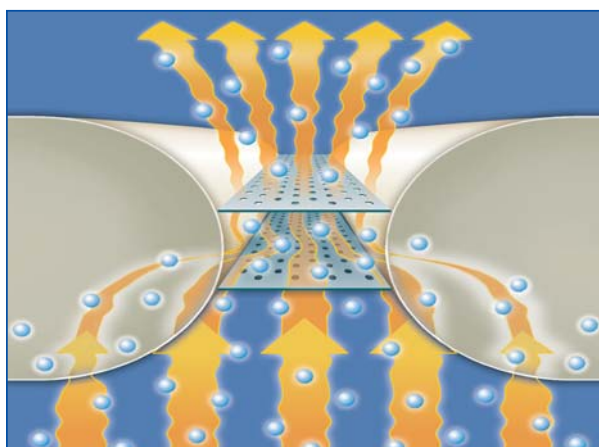

Quilt Clima Balance

www.schlaraffia-international.com

Schlaraffia quilts, filled with high quality temperature-regulating fibres, give you the perfect sleeping environment. Optimal air circulation and moisture regulation prevent heat accumulation under the quilt and allow a healthy, deep sleep at a comfortable temperature. Morning after morning, this feeling of repose will give you extra vitality and energy. Schlaraffia quilts are the perfect complement to the Schlaraffia sleeping system.

Natural temperature control according to the laws of physics – scientifically tested.

Cover:

The finest German Mako satin, made from 100% breathable cotton. Printed with the Schlaraffia logo. Integrated temperature control zones made from 100% polyester fabric.

Filling :

High quality, silicone treated hollow fibres made from 100% polyester. Filling weight approx. 380 g.

Quilting:

4-channel quilting with 3-band temperature regulating zones. The sections filled with temperature-regulating fibres provide comforting warmth, while moisture is removed from the bed via the temperature control zones (this effect is up to three times higher than with conventional beds). Natural air circulation actively prevents heat and moisture accumulation. The temperature control zones do not absorb moisture, but actually transfer it. Air cushions in the temperature control zones prevent cold bridges.

Warmth:

Medium thermal conduction, suitable for use all year round.

Care instructions:

Washable up to 60° C. Suitable for dry cleaning. Can be tumble-dried.

Available in the following sizes
135 x 200 cm and 155 x 220 cm.