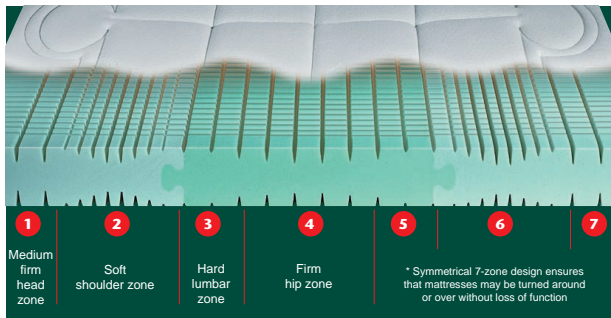

Breathable, moisture regulating cell structure, similar to that of natural sponge.

- plus** Higher relative density BÜLTEX® is used in the hip and lumbar zones for guaranteed better support comfort
- plus** Cell structure similar to natural sponge – moisture regulating and breathable
- plus** Conforming shoulder comfort zone

- plus** Anatomically defined groove spacing and depth for perfect body conformity
- plus** Despite heavyweight features, extremely light in physical weight for easy mattress turning
- plus** A SCHLARAFFIA creation – the brand for healthy sleep

Core height: approx. 17 cm

Cover:

Exclusive, removable Clima feel cover, made from skin-friendly, temperature maintaining fibre that diverts moisture away from the body and offers especially pleasant contact comfort.

The quilting pattern may vary with extra-large sizes, for technical reasons.