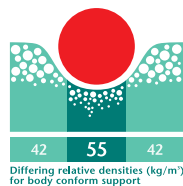

www.schlaraffia-international.com

Mattress BÜLTEX® from SCHLARAFFIA is the most successful mattress technology launch of the 90s. The secret of success lies in the extraordinary material properties. The patented, award winning production process is unique in Europe, featuring outstanding test results for comfort, temperature maintenance, and ecological aspects. Based on this, SCHLARAFFIA has now developed BÜLTEX® plus, with revolutionary new plus points for perfect body support and healthy sleep.

- **plus** Higher relative density BÜLTEX® is used in the hip and lumbar zones for guaranteed better support comfort
- **plus** Cell structure similar to natural sponge – moisture regulating and breathable
- **plus** Conforming shoulder comfort zone

- **plus** Anatomically defined groove spacing and depth for perfect body conformity
- **plus** Despite heavyweight features, extremely light in physical weight for easy mattress turning
- **plus** A SCHLARAFFIA creation – the brand for healthy sleep

Core type:

Mattress BÜLTEX® plus 7-zone technology with reinforced middle zone and shoulder comfort zone as well as intelligent groove technology. Differing relative densities for body conform support.

Core height: approx. 17 cm

Cover:

Exclusive, removable Clima feel cover, made from skin-friendly, temperature maintaining fibre that diverts moisture away from the body and offers especially pleasant contact comfort.

Fine padding quilted with the cover:

Hygienic, highly elastic Aqua luxe hollow fibre for optimal temperature maintenance. Removable cover with 4-sided zip, washable up to 60° C. Suitable for those suffering from dust mite allergy.

Overall mattress height: approx. 20 cm

Drill ticking design : 975

Textile description : 40% CLY, 25% PES, 35% PA