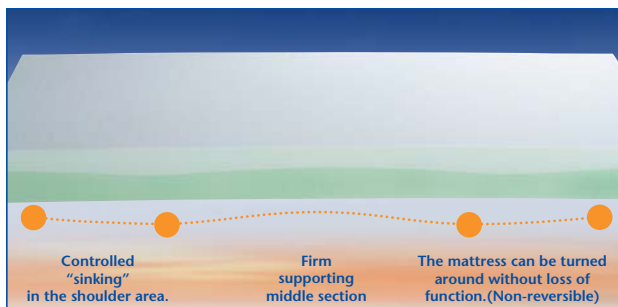

Pressure-relieving absorption.

**Stronger materials. More sleeping comfort.**

**1. Total pressure relief**

The body's warmth makes SENSIPUR®plus adapt more closely to the body.

**2. Perfect "spring back"**

With 2 or 3-zone technology and comfortable, ergonomic groove technology that makes it easy to shift position.

**3. Optimal ventilation**

The refreshing combination of layers ensures permanent hygiene - and prevents unpleasant sweating.

**4. Innovative covers**

The new covers improve sleeping comfort and ventilation. All year round.

**Core type:**

2-zone technology with "comfort waves" to ensure controlled "sinking" in the shoulder area and support in the middle section.

Overall core height: approx. 16 cm

Top: Approx. 8 cm, 6 cm, 8 cm SENSIPUR®plus

Bottom: Approx. 8 cm, 10 cm, 8 cm mattress BÜLTEX®

**Cover:**

Exclusive Clima cool cover with excellent temperature regulation. Fast drying, light and puffy, skin friendly and cuddly-soft.